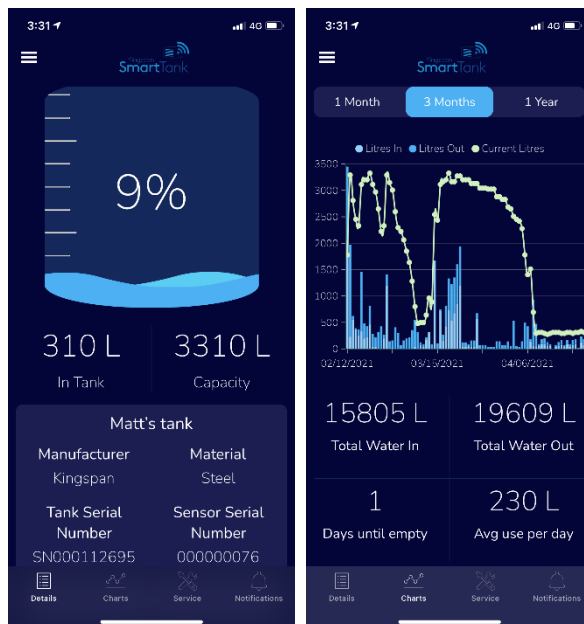

Smart Tank Sensor

Smart remote water tank monitoring

Benefits

- Access all data remotely on the Smart Tank app
- Accurate and reliable water level monitoring solution for water tanks (within 5%)
- Monitor litres in, litres out and current litres of water
- Spot and continuous measurement plotted on a chart over 1 month, 3 months and 1 year
- 24/7 monitoring
- Remote configurability
- Programmable daily update timings
- Compatible with all water tanks up to a maximum of 3m in height
- 5 year SIM plan included
- 1 year warranty

Technical Data - Sensor

Dimensions (+/- 1mm)	101mm (W) x 93mm (L) x 150mm (H)
Weight	530g
Housing material	UV Stabilized Polypropylene
Operating temperature	-20°C to 50°C
Storage temperature	-30°C to 60°C
Altitude range	<2Km above sea level
Environmental protection	IP67 - Outdoors
Gauge type	Ultrasonic
Ultrasonic range	>12cm to <4m
Ultrasonic resolution	+/- 1cm
Power requirements (DC)	4 of Type C LR14 Alkaline 1.5V (fitted)
Battery life	5 years Based on one data drop per day in standard configuration at a location with adequate CAT-M1/NB-IoT coverage.
GPS	Yes
4G connectivity	Telstra 4G coverage required 5 year SIM plan included.
Installation requirements	The sensor must be installed at a perfect 90 degrees. There must not be any blockages in the tank such as rods or curves in the tank. Please refer to installation instructions.