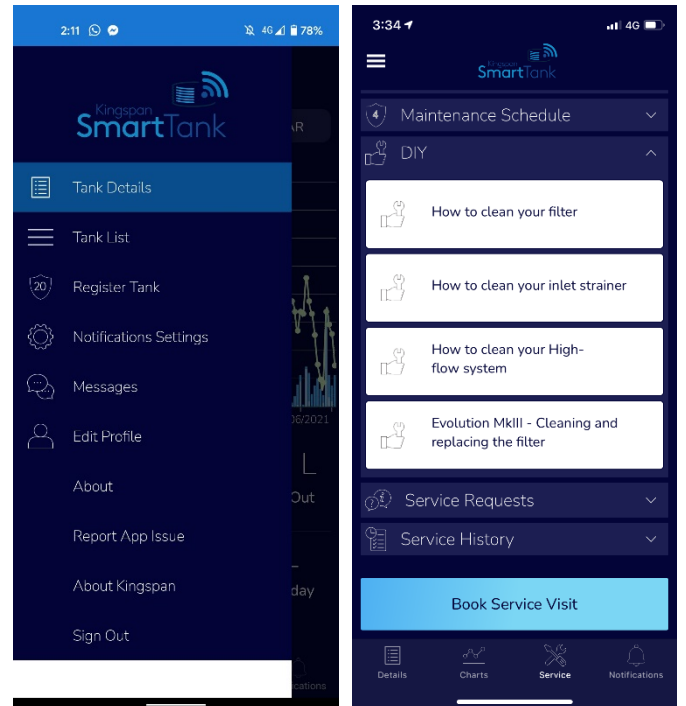

Additional App Features

- Book a service visit quickly and easily
- View maintenance schedule
- Register tank warranty
- Push notifications to help ensure water tank is performing well in between services
- Access to tutorial videos
- Service alerts to keep tank owner informed
- Easy access to important tank details such as serial number and tank warranty period
- Available on the App Store and Play Store

For more information or to purchase a Smart Tank Sensor:

Visit: kingspan.com/au/smarttank
Tel: 1300 736 562
Email: sales.au@kingspan.com